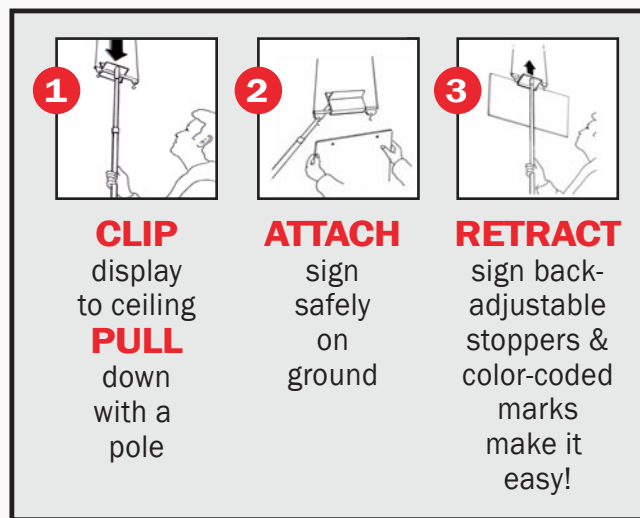

## ReelEZ Display brings you **A Retractable Signage System**

Change signs in less than one minute!

- **Play It Safe**

Using this retractable signage system, employees can change merchandising signage safely from the floor – no ladder needed.

- **Reduce Labor Costs**

This safety signage system allows one person to handle the entire job with both hands free, freeing up other employees to do other things and be more productive.

- **Simple and Versatile**

Reel EZ ceiling signage system easily attaches to any ceiling type. Its streamlined design makes for quick installation, which means your merchandising signage gets to work for you faster.

- **Perfection Every Time**

You can adjust the height of your sign by following colored markings on the 10-foot extension. Once you hang the new signs, a self-leveling feature ensures clean, uniform presentation every time.

- **Generate More Revenue**